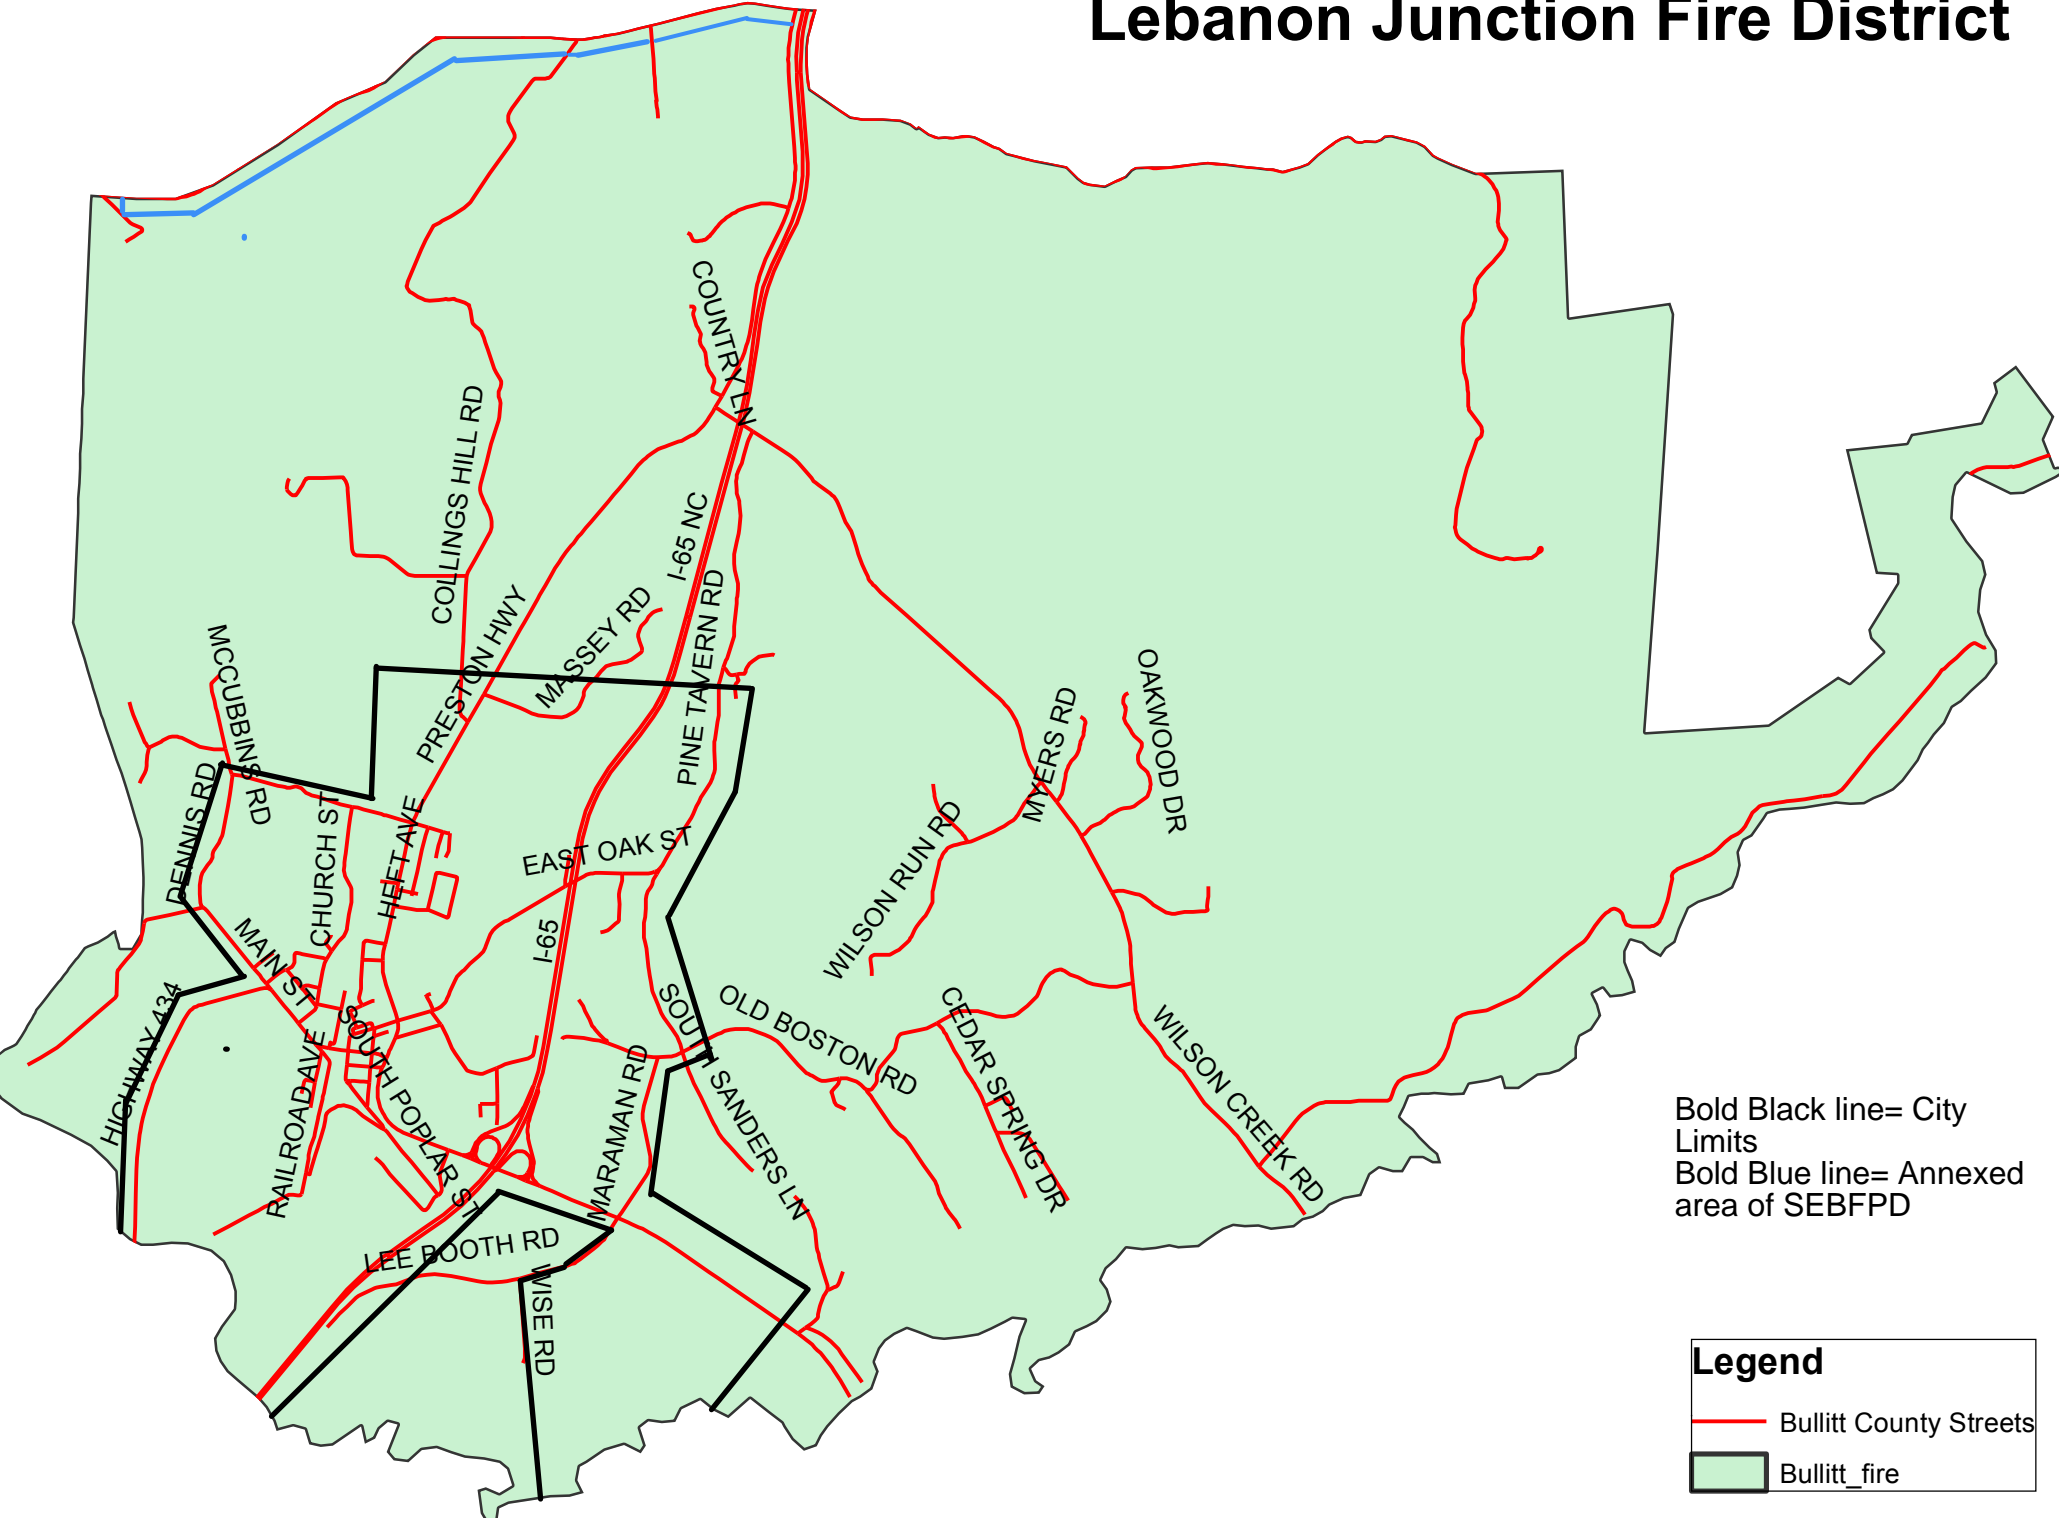

# Lebanon Junction Fire District

Bold Black line= City Limits  
Bold Blue line= Annexed area of SEBFPD

**Legend**

-  Bullitt County Streets
-  Bullitt\_fire